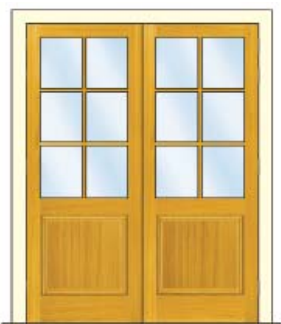

Single glazed: **\$3,690**
Double glazed: **\$5,610**

Single glazed: **\$4,790**
Double glazed: **\$7,310**

VILLA

Up to: 2035mm

Single glazed: **\$2,350**
Double glazed: **\$2,640**

Single glazed: **\$2,490**
Double glazed: **\$2,880**

Single glazed: **\$3,190**
Double glazed: **\$3,640**

Single glazed: **\$4,090**
Double glazed: **\$4,690**

COLONIAL PANEL

Up to: 2035mm

Single glazed: **\$2,590**
Double glazed: **\$3,390**

Single glazed: **\$2,790**
Double glazed: **\$3,690**

Single glazed: **\$3,790**
Double glazed: **\$4,790**

Single glazed: **\$4,650**
Double glazed: **\$6,290**

Check out these other great products we offer...

TIMBER WINDOWS

BIFOLD/SLIDING DOORS & WINDOWS

RETRO DOUBLE GLAZING