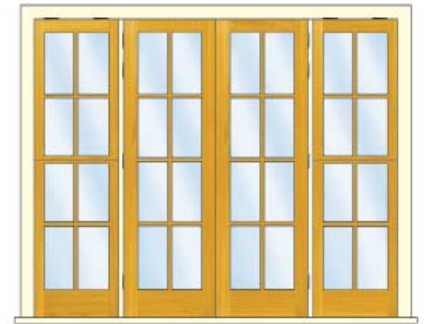

Up to: 1270mm

Up to: 1570mm

Up to: 1865mm

Up to: 2460mm

8 LITE

Up to: 2035mm

Single glazed: **\$2,550**
Double glazed: **\$3,640**

Single glazed: **\$2,740**
Double glazed: **\$3,960**

Single glazed: **\$3,590**
Double glazed: **\$5,240**

Single glazed: **\$4,590**
Double glazed: **\$6,820**

10 LITE

Up to: 2035mm

Single glazed: **\$2,590**
Double glazed: **\$3,890**

Single glazed: **\$2,840**
Double glazed: **\$4,230**

Single glazed: **\$3,690**
Double glazed: **\$5,610**

Single glazed: **\$4,790**
Double glazed: **\$7,310**

VILLA

Up to: 2035mm

Single glazed: **\$2,350**
Double glazed: **\$2,640**

Single glazed: **\$2,490**
Double glazed: **\$2,880**