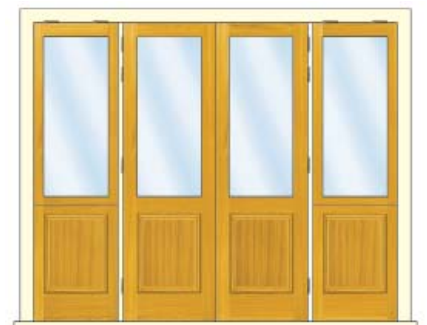

Single glazed: **\$3,590**
Double glazed: **\$5,240**

Single glazed: **\$4,590**
Double glazed: **\$6,820**

10 LITE

Up to: 2035mm

Single glazed: **\$2,590**
Double glazed: **\$3,890**

Single glazed: **\$2,840**
Double glazed: **\$4,230**

Single glazed: **\$3,690**
Double glazed: **\$5,610**

Single glazed: **\$4,790**
Double glazed: **\$7,310**

VILLA

Up to: 2035mm

Single glazed: **\$2,350**
Double glazed: **\$2,640**

Single glazed: **\$2,490**
Double glazed: **\$2,880**

Single glazed: **\$3,190**
Double glazed: **\$3,640**

Single glazed: **\$4,090**
Double glazed: **\$4,690**

COLONIAL PANEL

Up to: 2035mm

Single glazed: **\$2,590**
Double glazed: **\$3,390**

Single glazed: **\$2,790**
Double glazed: **\$3,690**