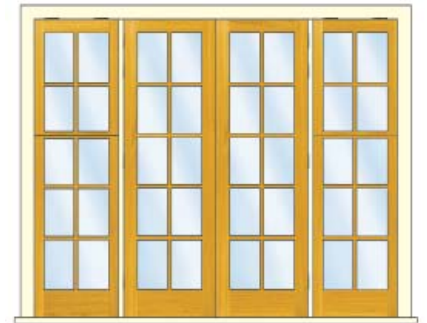

Single glazed: **\$3,590**
Double glazed: **\$5,240**

Single glazed: **\$4,590**
Double glazed: **\$6,820**

10 LITE

Up to: 2035mm

Single glazed: **\$2,590**
Double glazed: **\$3,890**

Single glazed: **\$2,840**
Double glazed: **\$4,230**

Single glazed: **\$3,690**
Double glazed: **\$5,610**

Single glazed: **\$4,790**
Double glazed: **\$7,310**

VILLA

Up to: 2035mm

Single glazed: **\$2,350**
Double glazed: **\$2,640**

Single glazed: **\$2,490**
Double glazed: **\$2,880**