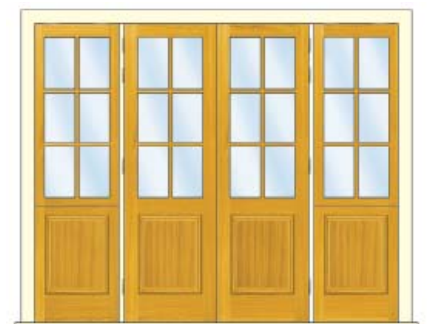

Single glazed: **\$3,690**
Double glazed: **\$5,610**

Single glazed: **\$4,790**
Double glazed: **\$7,310**

VILLA

Up to: 2035mm

Single glazed: **\$2,350**
Double glazed: **\$2,640**

Single glazed: **\$2,490**
Double glazed: **\$2,880**

Single glazed: **\$3,190**
Double glazed: **\$3,640**

Single glazed: **\$4,090**
Double glazed: **\$4,690**

COLONIAL PANEL

Up to: 2035mm

Single glazed: **\$2,590**
Double glazed: **\$3,390**

Single glazed: **\$2,790**
Double glazed: **\$3,690**

Single glazed: **\$3,790**
Double glazed: **\$4,790**

Single glazed: **\$4,650**
Double glazed: **\$6,290**

Check out these other great products we offer...

TIMBER WINDOWS

BIFOLD/SLIDING DOORS & WINDOWS

RETRO DOUBLE GLAZING