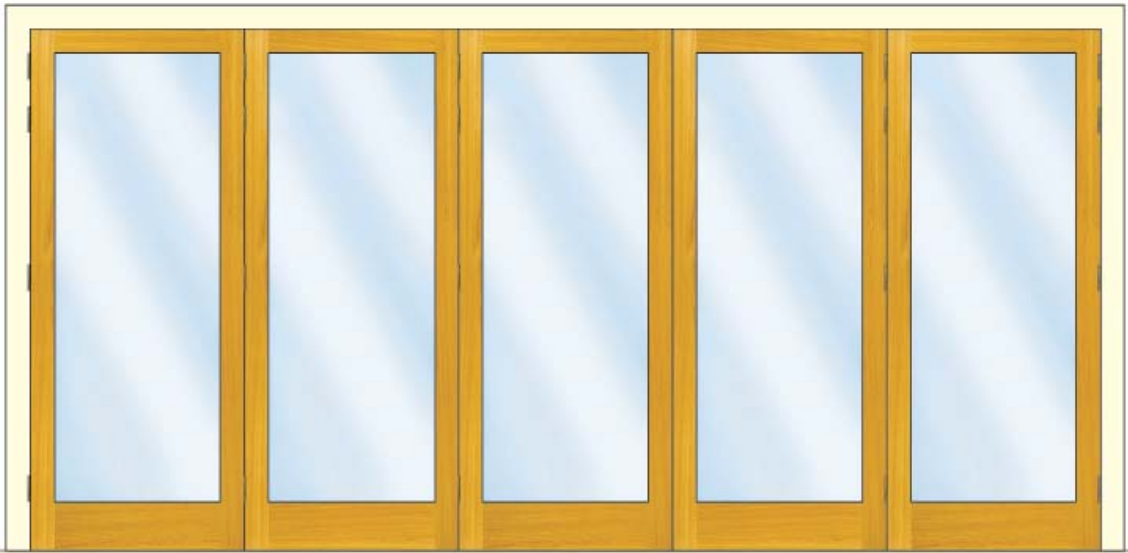

Bifold Doors - 1 Lite

BIFOLD - 2 LEAF
Max Width up to: 1650mm

Single glazed: **\$3,360**
Double glazed: **\$3,690**
Hardware From: **\$220**

BIFOLD - 3 LEAF
Max Width up to: 2460mm

Single glazed: **\$4,780**
Double glazed: **\$5,560**
Hardware From: **\$620**

BIFOLD - 4 LEAF
Max width up to: 3270mm

Single glazed: **\$6,620**
Double glazed: **\$7,360**
Hardware From: **\$420**

BIFOLD - 5 LEAF
Max width up to: 4080mm

Single glazed: **\$8,150**
Double glazed: **\$9,050**
Hardware From: **\$750**

Up to: 2100mm

HEIGHT:

Bifold Doors - 2 Lite

BIFOLD - 2 LEAF

Max Width up to: 1650mm

Single glazed: **\$3,250**
Double glazed: **\$3,750**
Hardware From: **\$180**

BIFOLD - 3 LEAF

Max Width up to: 2460mm