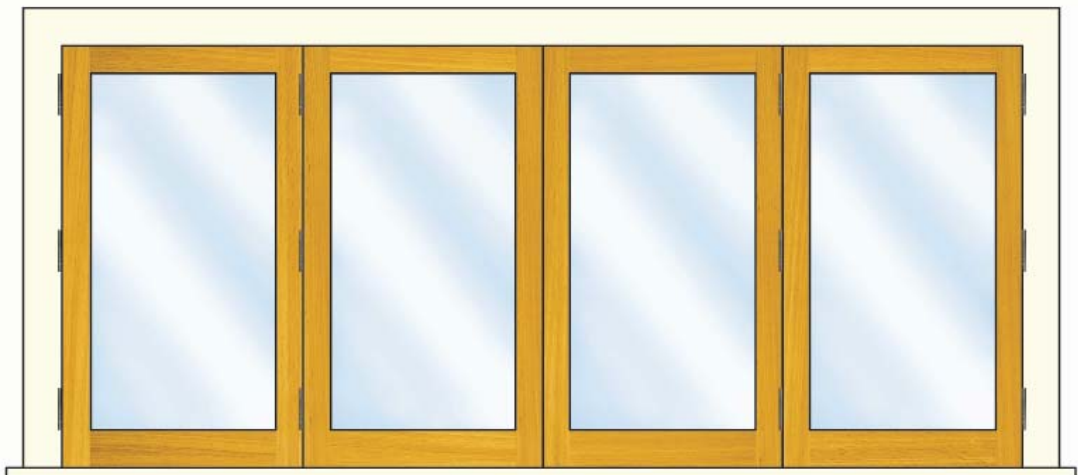

WIDTH:

Up to: 1250mm

Up to: 1850mm

Bifold Windows

BIFOLD - 2 LEAF

Single glazed: **\$2,150**
Double glazed: **\$2,490**
Hardware From: **\$220**

BIFOLD - 3 LEAF

Single glazed: **\$2,850**
Double glazed: **\$3,250**
Hardware From: **\$420**

Up to: 1220mm

HEIGHT:

WIDTH:

Up to: 2430mm

Bifold Windows

BIFOLD - 4 LEAF

Single glazed: **\$3,750**
Double glazed: **\$4,450**
Hardware From: **\$390**

Up to: 1220mm

HEIGHT:

Up to: 1200mm

Up to: 1800mm

Traditional Windows

TRADITIONAL - 4 SASH

TRADITIONAL - 6 SASH

Up to: 1500mm

Single glazed: \$2,250
Double glazed: \$2,790
Hardware From: \$450

Single glazed: \$2,980
Double glazed: \$3,890
Hardware From: \$450

WIDTH:

Up to: 900mm

Up to: 1800mm

Double Hung Windows

DOUBLE HUNG - 2 SASH

DOUBLE HUNG - 4 SASH

Up to: 1800mm