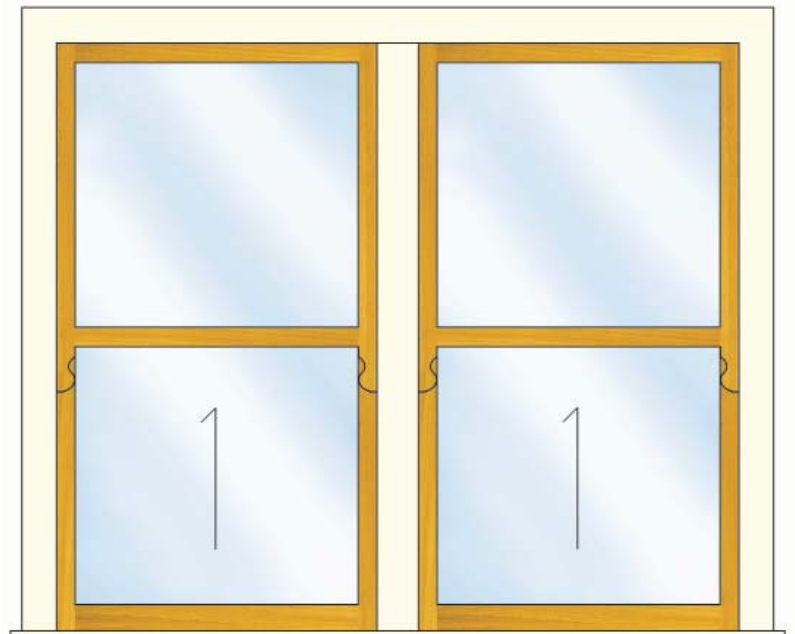

HEIGHT:

Up to: 1200mm

Up to: 1800mm

Traditional Windows

TRADITIONAL - 4 SASH

TRADITIONAL - 6 SASH

Up to: 1500mm

Single glazed: \$2,250
Double glazed: \$2,790
Hardware From: \$450

Single glazed: \$2,980
Double glazed: \$3,890
Hardware From: \$450

WIDTH:

Up to: 900mm

Up to: 1800mm

Double Hung Windows

DOUBLE HUNG - 2 SASH

DOUBLE HUNG - 4 SASH

Up to: 1800mm