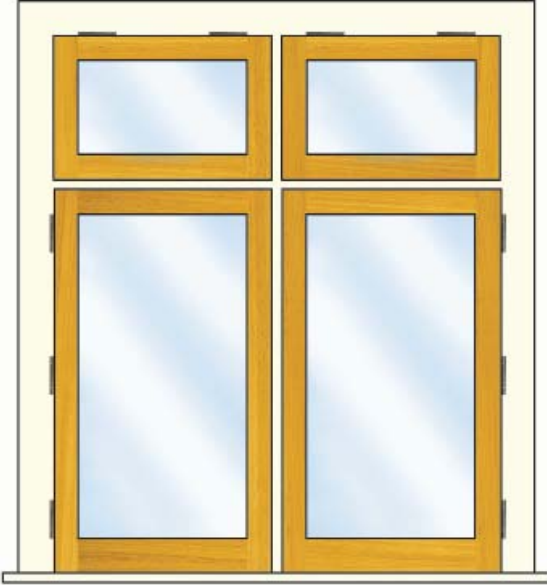

Up to: 1220mm

HEIGHT:

WIDTH:

Up to: 2430mm

Bifold Windows

BIFOLD - 4 LEAF

Single glazed: **\$3,750**
Double glazed: **\$4,450**
Hardware From: **\$390**

Up to: 1220mm

HEIGHT:

Up to: 1200mm

Up to: 1800mm

Traditional Windows

TRADITIONAL - 4 SASH

TRADITIONAL - 6 SASH

Up to: 1500mm

Single glazed: \$2,250
Double glazed: \$2,790
Hardware From: \$450

Single glazed: \$2,980
Double glazed: \$3,890
Hardware From: \$450

WIDTH:

Up to: 900mm

Up to: 1800mm

Double Hung Windows

DOUBLE HUNG - 2 SASH

DOUBLE HUNG - 4 SASH

Up to: 1800mm