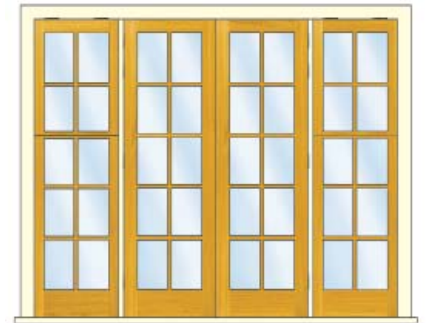

Single glazed: **\$4,250**
Double glazed: **\$6,250**

Single glazed: **\$5,450**
Double glazed: **\$8,950**

10 LITE

Up to: 2035mm

Single glazed: **\$3,180**
Double glazed: **\$4,550**

Single glazed: **\$3,380**
Double glazed: **\$4,890**

Single glazed: **\$4,550**
Double glazed: **\$6,550**

Single glazed: **\$5,750**
Double glazed: **\$9,650**

VILLA

Up to: 2035mm

Single glazed: **\$2,550**
Double glazed: **\$2,890**

Single glazed: **\$2,760**
Double glazed: **\$3,150**