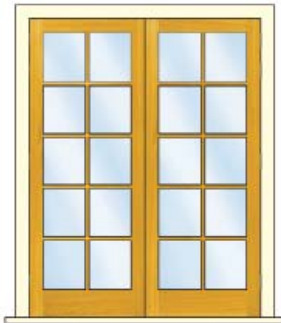

Single glazed: **\$4,250**
Double glazed: **\$6,250**

Single glazed: **\$5,450**
Double glazed: **\$8,950**

10 LITE

Up to: 2035mm

Single glazed: **\$3,180**
Double glazed: **\$4,550**

Single glazed: **\$3,380**
Double glazed: **\$4,890**

Single glazed: **\$4,550**
Double glazed: **\$6,550**

Single glazed: **\$5,750**
Double glazed: **\$9,650**

VILLA

Up to: 2035mm

Single glazed: **\$2,550**
Double glazed: **\$2,890**

Single glazed: **\$2,760**
Double glazed: **\$3,150**

Single glazed: **\$3,480**
Double glazed: **\$3,950**

Single glazed: **\$4,450**
Double glazed: **\$5,150**

COLONIAL PANEL

Up to: 2035mm

Single glazed: **\$2,950**
Double glazed: **\$3,950**

Single glazed: **\$3,190**
Double glazed: **\$4,250**