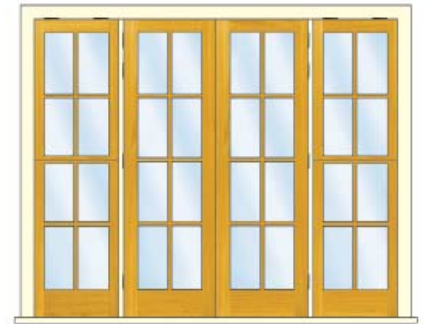

WIDTH:		Up to: 1270mm	Up to: 1570mm	Up to: 1865mm	Up to: 2460mm	
HEIGHT:	Up to: 2035mm	1 LITE 				
		Single glazed: \$2,290 Double glazed: \$2,690	Single glazed: \$2,490 Double glazed: \$2,950	Single glazed: \$3,120 Double glazed: \$3,690	Single glazed: \$3,990 Double glazed: \$4,690	
		Up to: 2035mm	2 LITE 			
			Single glazed: \$2,330 Double glazed: \$2,880	Single glazed: \$2,690 Double glazed: \$3,250	Single glazed: \$3,250 Double glazed: \$4,090	Single glazed: \$4,150 Double glazed: \$5,250
Up to: 2035mm	3 LITE 					
	Single glazed: \$2,450 Double glazed: \$3,150	Single glazed: \$2,650 Double glazed: \$3,450	Single glazed: \$3,390 Double glazed: \$4,290	Single glazed: \$4,350 Double glazed: \$5,650		
Up to: 2035mm	4 LITE 					
	Single glazed: \$2,550 Double glazed: \$3,380	Single glazed: \$2,660 Double glazed: \$3,650	Single glazed: \$3,550 Double glazed: \$4,850	Single glazed: \$4,460 Double glazed: \$6,150		

Up to: 1270mm

Up to: 1570mm

Up to: 1865mm

Up to: 2460mm

8 LITE

Up to: 2035mm

Single glazed: **\$3,050**
Double glazed: **\$4,350**

Single glazed: **\$3,150**
Double glazed: **\$4,590**

Single glazed: **\$4,250**
Double glazed: **\$6,250**

Single glazed: **\$5,450**
Double glazed: **\$8,950**

10 LITE

Up to: 2035mm

Single glazed: **\$3,180**
Double glazed: **\$4,550**

Single glazed: **\$3,380**
Double glazed: **\$4,890**