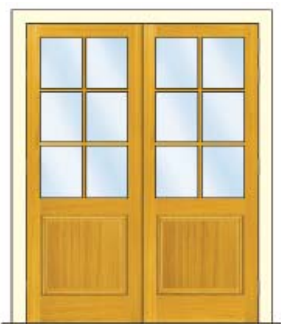

Single glazed: **\$4,550**
Double glazed: **\$6,550**

Single glazed: **\$5,750**
Double glazed: **\$9,650**

VILLA

Up to: 2035mm

Single glazed: **\$2,550**
Double glazed: **\$2,890**

Single glazed: **\$2,760**
Double glazed: **\$3,150**

Single glazed: **\$3,480**
Double glazed: **\$3,950**

Single glazed: **\$4,450**
Double glazed: **\$5,150**

COLONIAL PANEL

Up to: 2035mm

Single glazed: **\$2,950**
Double glazed: **\$3,950**

Single glazed: **\$3,190**
Double glazed: **\$4,250**

Single glazed: **\$4,350**
Double glazed: **\$5,650**

Single glazed: **\$5,250**
Double glazed: **\$7,350**

Check out these other great products we offer...

TIMBER WINDOWS

BIFOLD/SLIDING DOORS & WINDOWS

RETRO DOUBLE GLAZING