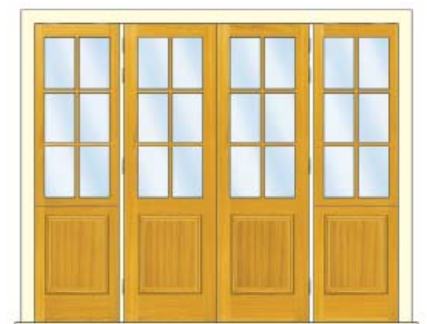

Single glazed: **\$3,480**
Double glazed: **\$3,950**

Single glazed: **\$4,450**
Double glazed: **\$5,150**

COLONIAL PANEL

Up to: 2035mm

Single glazed: **\$2,950**
Double glazed: **\$3,950**

Single glazed: **\$3,190**
Double glazed: **\$4,250**

Single glazed: **\$4,350**
Double glazed: **\$5,650**

Single glazed: **\$5,250**
Double glazed: **\$7,350**

Check out these other great products we offer...

TIMBER WINDOWS

BIFOLD/SLIDING DOORS & WINDOWS

RETRO DOUBLE GLAZING