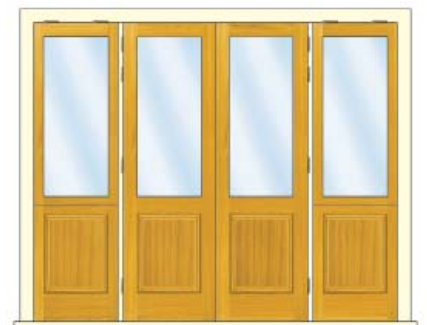

Single glazed: **\$4,250**
Double glazed: **\$6,250**

Single glazed: **\$5,450**
Double glazed: **\$8,950**

10 LITE

Up to: 2035mm

Single glazed: **\$3,180**
Double glazed: **\$4,550**

Single glazed: **\$3,380**
Double glazed: **\$4,890**

Single glazed: **\$4,550**
Double glazed: **\$6,550**

Single glazed: **\$5,750**
Double glazed: **\$9,650**

VILLA

Up to: 2035mm

Single glazed: **\$2,550**
Double glazed: **\$2,890**

Single glazed: **\$2,760**
Double glazed: **\$3,150**

Single glazed: **\$3,480**
Double glazed: **\$3,950**

Single glazed: **\$4,450**
Double glazed: **\$5,150**

COLONIAL PANEL

Up to: 2035mm

Single glazed: **\$2,950**
Double glazed: **\$3,950**

Single glazed: **\$3,190**
Double glazed: **\$4,250**