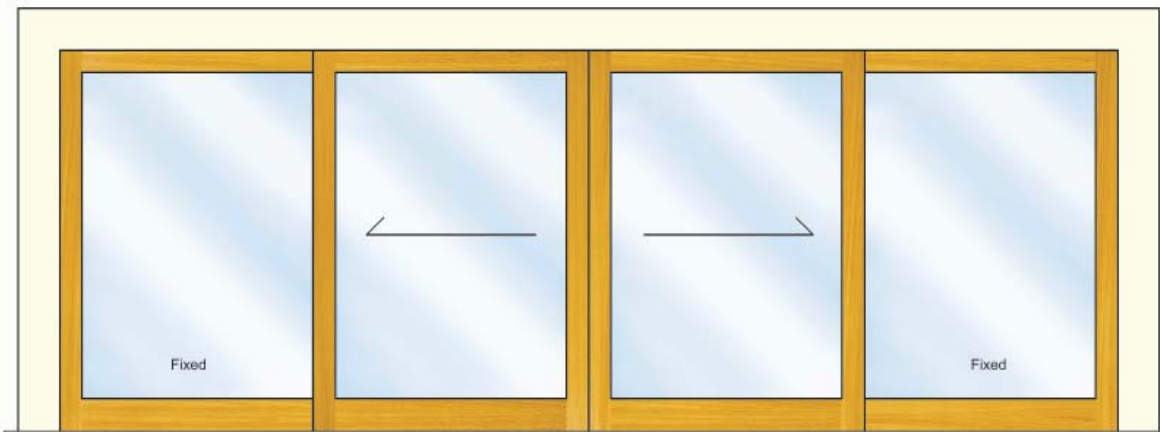

**SLIDING DOOR 4 LEAF - Max width up to: 3430mm**

Single glazed: **\$7,750**  
Double glazed: **\$8,880**  
Hardware From: **\$780**

Up to: 2050mm

HEIGHT:

## Sliding Windows

**SLIDING WINDOW 2 LEAF - Max Width up to: 1600mm**

Single glazed: **\$2,990**  
Double glazed: **\$3,450**  
Hardware From: **\$450**

**SLIDING WINDOW 3 LEAF - Max width up to: 2320mm**

Single glazed: **\$4,550**  
Double glazed: **\$5,150**  
Hardware From: **\$450**

**SLIDING WINDOW 4 LEAF - Max width up to: 3120mm**

Single glazed: **\$5,420**  
Double glazed: **\$6,260**  
Hardware From: **\$720**