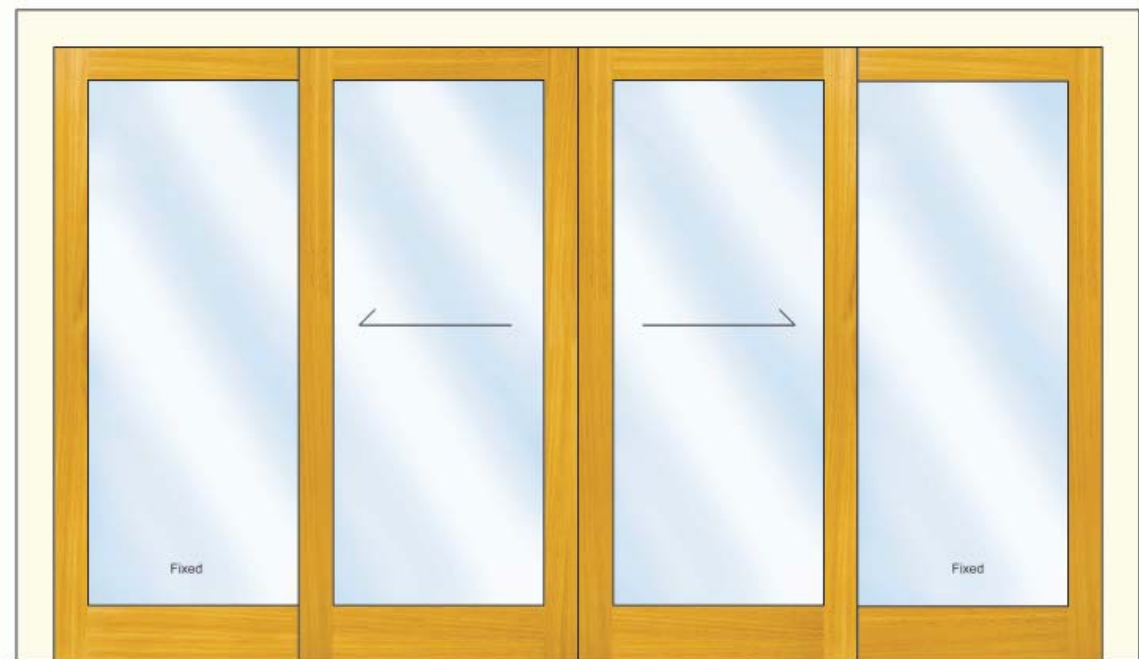

## Sliding Doors

**SLIDING DOOR 2 LEAF - Max Width up to: 1750mm**

Single glazed: **\$4,150**  
Double glazed: **\$4,750**  
Hardware From: **\$450**

**SLIDING DOOR 3 LEAF - Max width up to: 3270mm**

Single glazed: **\$6,350**  
Double glazed: **\$7,250**  
Hardware From: **\$450**

**SLIDING DOOR 4 LEAF - Max width up to: 3430mm**

Single glazed: **\$7,750**  
Double glazed: **\$8,880**  
Hardware From: **\$780**

Up to: 2050mm

HEIGHT:

## Sliding Windows

**SLIDING WINDOW 2 LEAF - Max Width up to: 1600mm**

Single glazed: **\$2,990**  
Double glazed: **\$3,450**  
Hardware From: **\$450**

**SLIDING WINDOW 3 LEAF - Max width up to: 2320mm**