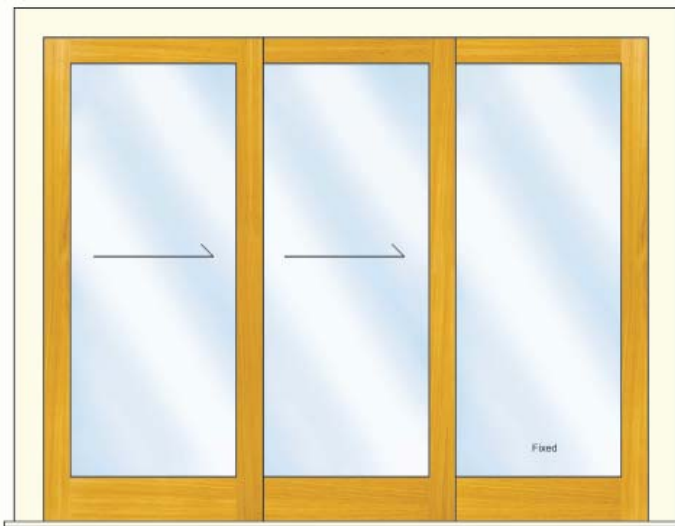

# Sliding Doors & Windows

\* This is a price guide only. New sliding doors & windows will be custom made to your exact requirements. \* All prices include gst.

## Sliding Doors

**SLIDING DOOR 2 LEAF - Max Width up to: 1750mm**

Single glazed: **\$4,150**  
Double glazed: **\$4,750**  
Hardware From: **\$450**

**SLIDING DOOR 3 LEAF - Max width up to: 3270mm**

Single glazed: **\$6,350**  
Double glazed: **\$7,250**  
Hardware From: **\$450**

**SLIDING DOOR 4 LEAF - Max width up to: 3430mm**

Single glazed: **\$7,750**  
Double glazed: **\$8,880**  
Hardware From: **\$780**

Up to: 2050mm

HEIGHT:

## Sliding Windows

**SLIDING WINDOW 2 LEAF - Max Width up to: 1600mm**

Single glazed: **\$2,990**  
Double glazed: **\$3,450**  
Hardware From: **\$450**

**SLIDING WINDOW 3 LEAF - Max width up to: 2320mm**