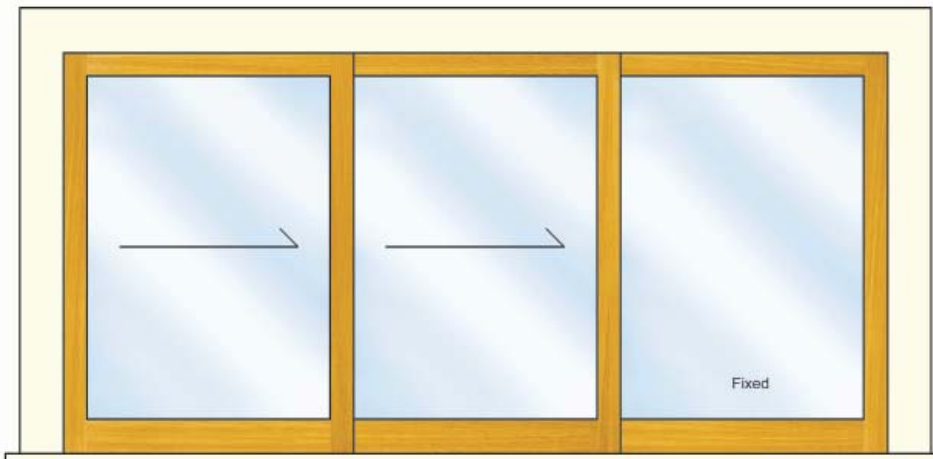

## Sliding Doors

**SLIDING DOOR 2 LEAF - Max Width up to: 1750mm**

Single glazed: **\$4,150**  
Double glazed: **\$4,750**  
Hardware From: **\$450**

**SLIDING DOOR 3 LEAF - Max width up to: 3270mm**

Single glazed: **\$6,350**  
Double glazed: **\$7,250**  
Hardware From: **\$450**

**SLIDING DOOR 4 LEAF - Max width up to: 3430mm**

Single glazed: **\$7,750**  
Double glazed: **\$8,880**  
Hardware From: **\$780**

Up to: 2050mm

HEIGHT:

## Sliding Windows

**SLIDING WINDOW 2 LEAF - Max Width up to: 1600mm**

Single glazed: **\$2,990**  
Double glazed: **\$3,450**  
Hardware From: **\$450**

**SLIDING WINDOW 3 LEAF - Max width up to: 2320mm**

Single glazed: **\$4,550**  
Double glazed: **\$5,150**  
Hardware From: **\$450**

**SLIDING WINDOW 4 LEAF - Max width up to: 3120mm**

Single glazed: **\$5,420**  
Double glazed: **\$6,260**  
Hardware From: **\$720**